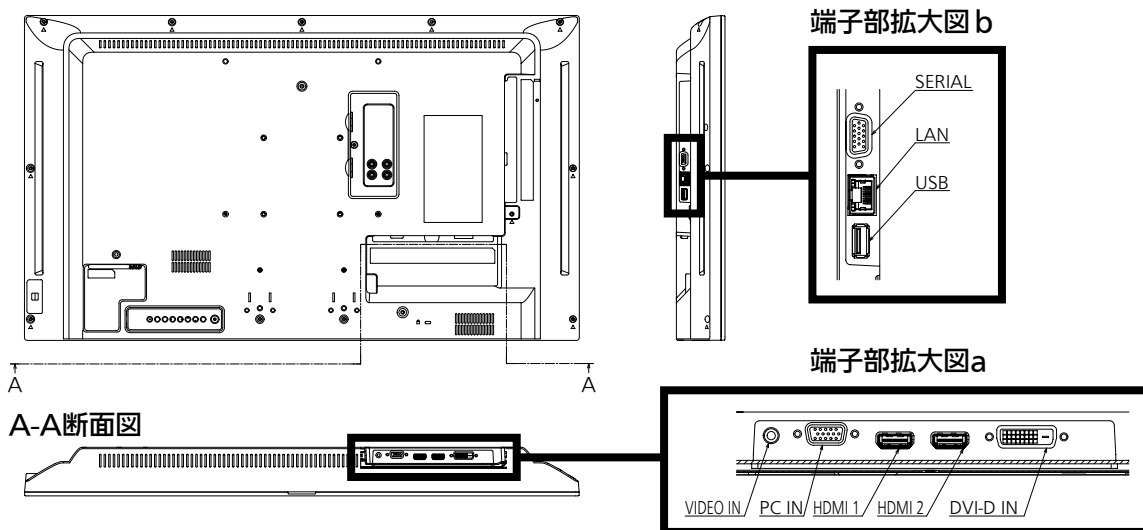

● 端子部図面

背面視

32EF1

単位 : mm

| | VIDEO IN | PC IN | HDMI | DVI-D IN | USB | LAN | SERIAL IN |
|---|----------|-------|------|----------|------|-----|-----------|
| A | 10.8 | 11.5 | 8.6 | 10.2 | 8.3 | 7.4 | 9.0 |
| B | 1.7 | 5.8 | 0 | 0 | 0 | 0 | 5.3 |
| C | 21.1 | | | | 18.6 | | |